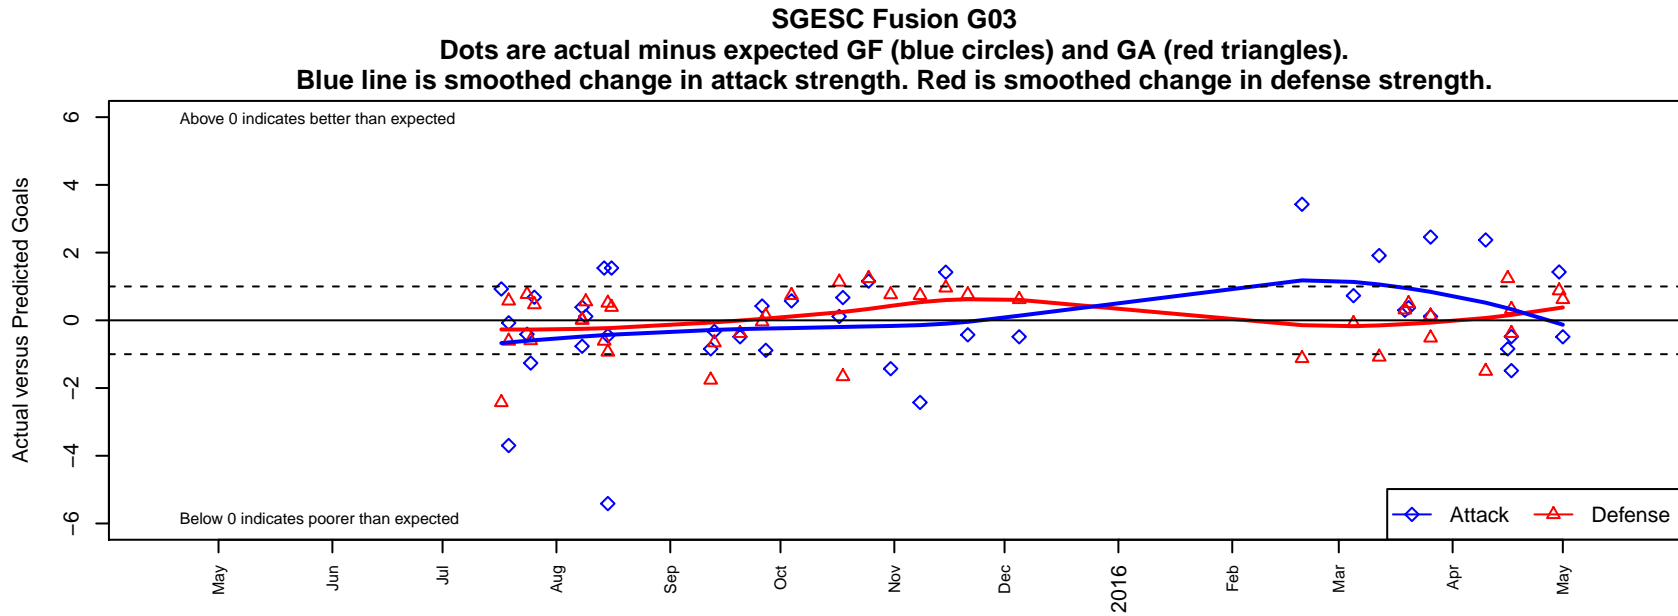

## SGESC Fusion G03

Spanaway Graham Eatonville SC  
 Graham, WA  
 G03 total strength=714  
 attack=0.76 defense=0.73  
 fall league = PSPL Classic 2 U12  
 spr league = Spr PSPL Classic 1 U12

alt names used:  
 Fusion 03 (SGEOSC)  
 SGEOSC Fusion 03  
 FUSION 03  
 Fusion G03  
 SGEOSC Fusion 03  
 SGEO FUSION 03 ()

**attack and defense variance (black dot)  
relative to other teams  
and top 10 in region**

**attack and defense rating  
relative to others at age  
and all opponents in last 13 months**

**Performance relative to 13 month average**