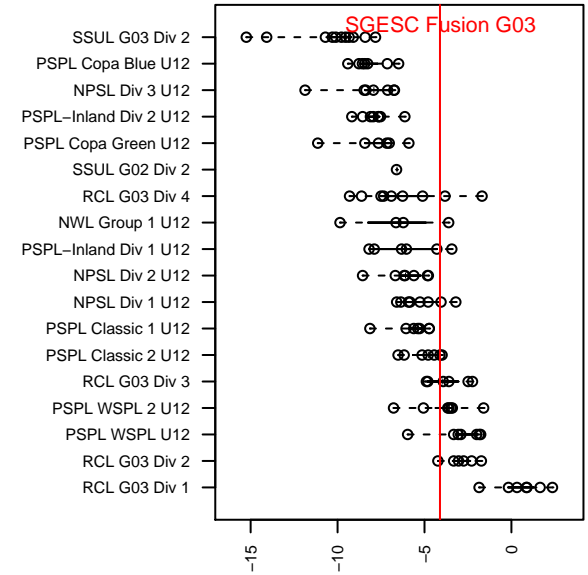

## SGESC Fusion G03

Spanaway Graham Eatonville SC  
 Graham, WA  
 G03 total strength=714  
 attack=0.76 defense=0.73  
 fall league = PSPL Classic 2 U12  
 spr league = Spr PSPL Classic 1 U12

alt names used:  
 Fusion 03 (SGEOSC)  
 SGEOSC Fusion 03  
 FUSION 03  
 Fusion G03  
 SGEOSC Fusion 03  
 SGEO FUSION 03 ()

**attack and defense variance (black dot)  
relative to other teams  
and top 10 in region**

**attack and defense rating  
relative to others at age  
and all opponents in last 13 months**

**Performance relative to 13 month average**